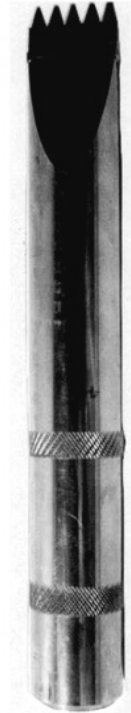

ROCK CARVING CHISELS AND HAMMERS

6mm
Chisel

10mm
Chisel

20mm
Chisel

25mm
HSS Reverse
Comb Scutch

Tungsten Carbide tipped

High Speed Steel

\$95.00

\$95.00

\$95.00

\$49.00

Spare Combs
\$5.00

\$89.00
Scutch Hammer
Double Ended

\$69.00
Scutch Hammer
Single Ended